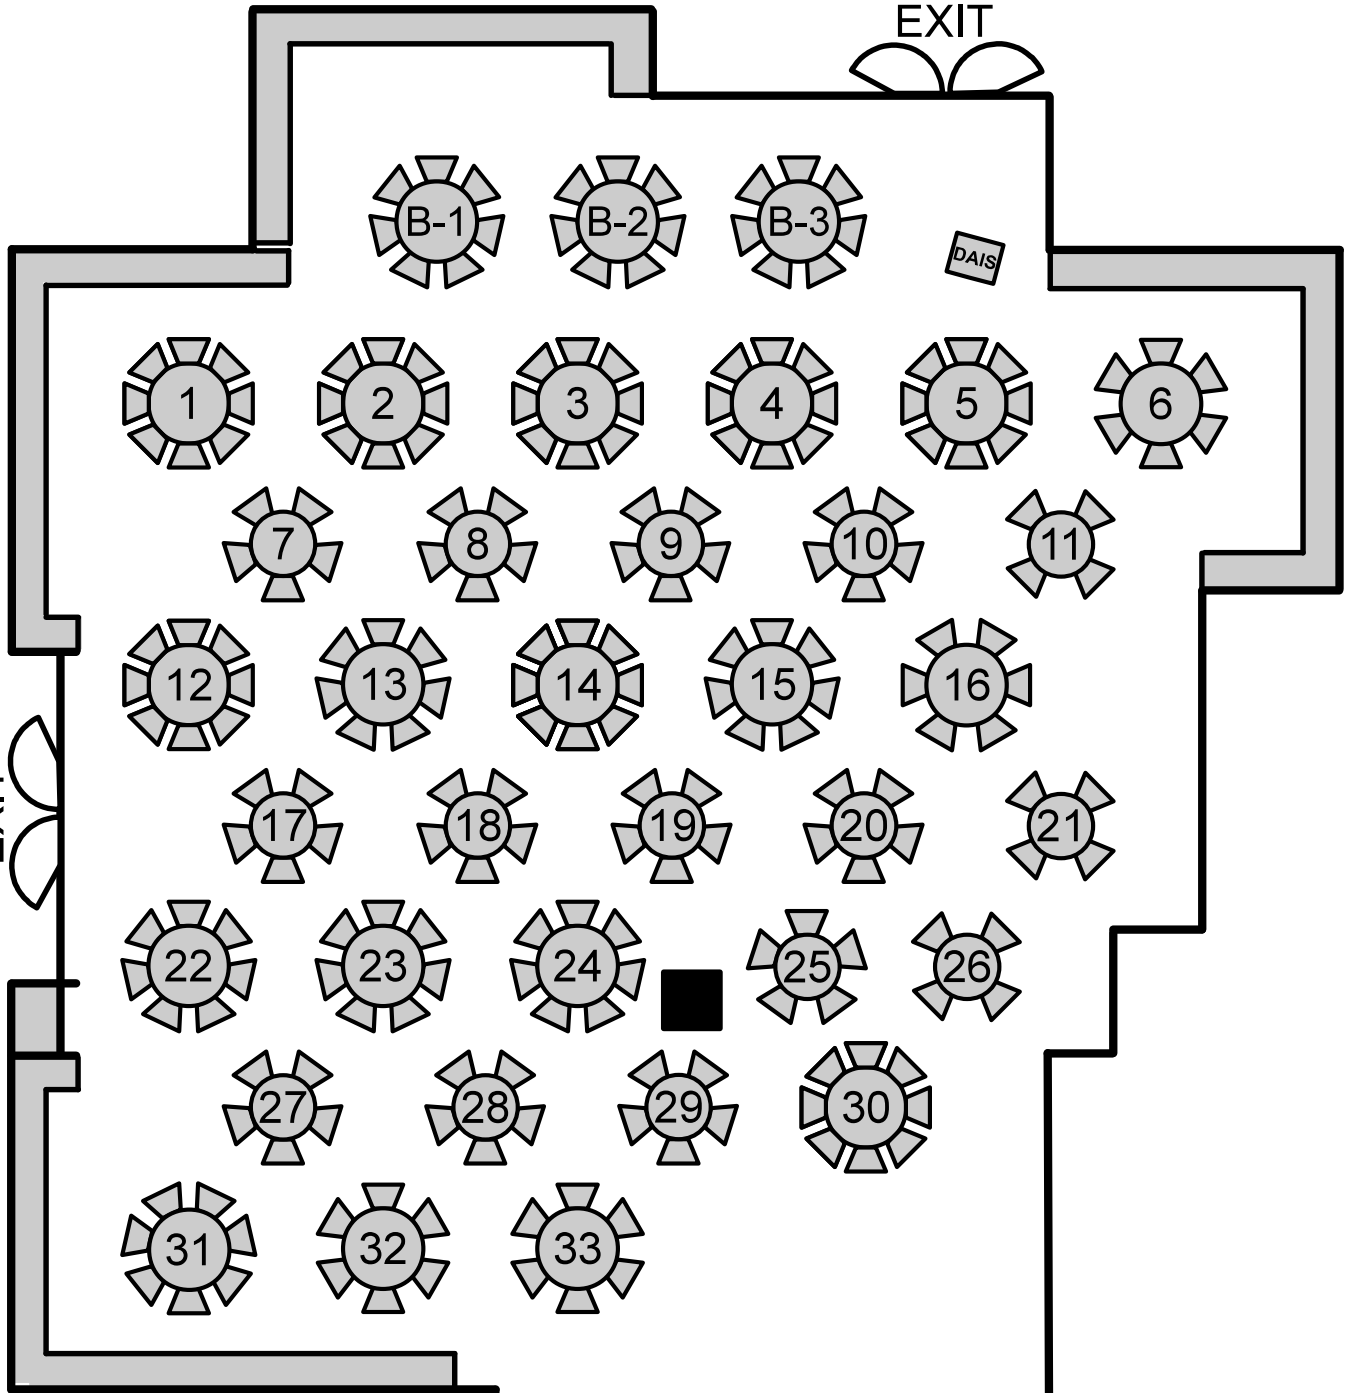

Table: 1, 7 or 12

*Camden Alumni  
Association*

2018 Annual Dinner  
Banquet Seating Map  
Seats 223 People

BUFFET LINE #1

BUFFET LINE #2

EXIT